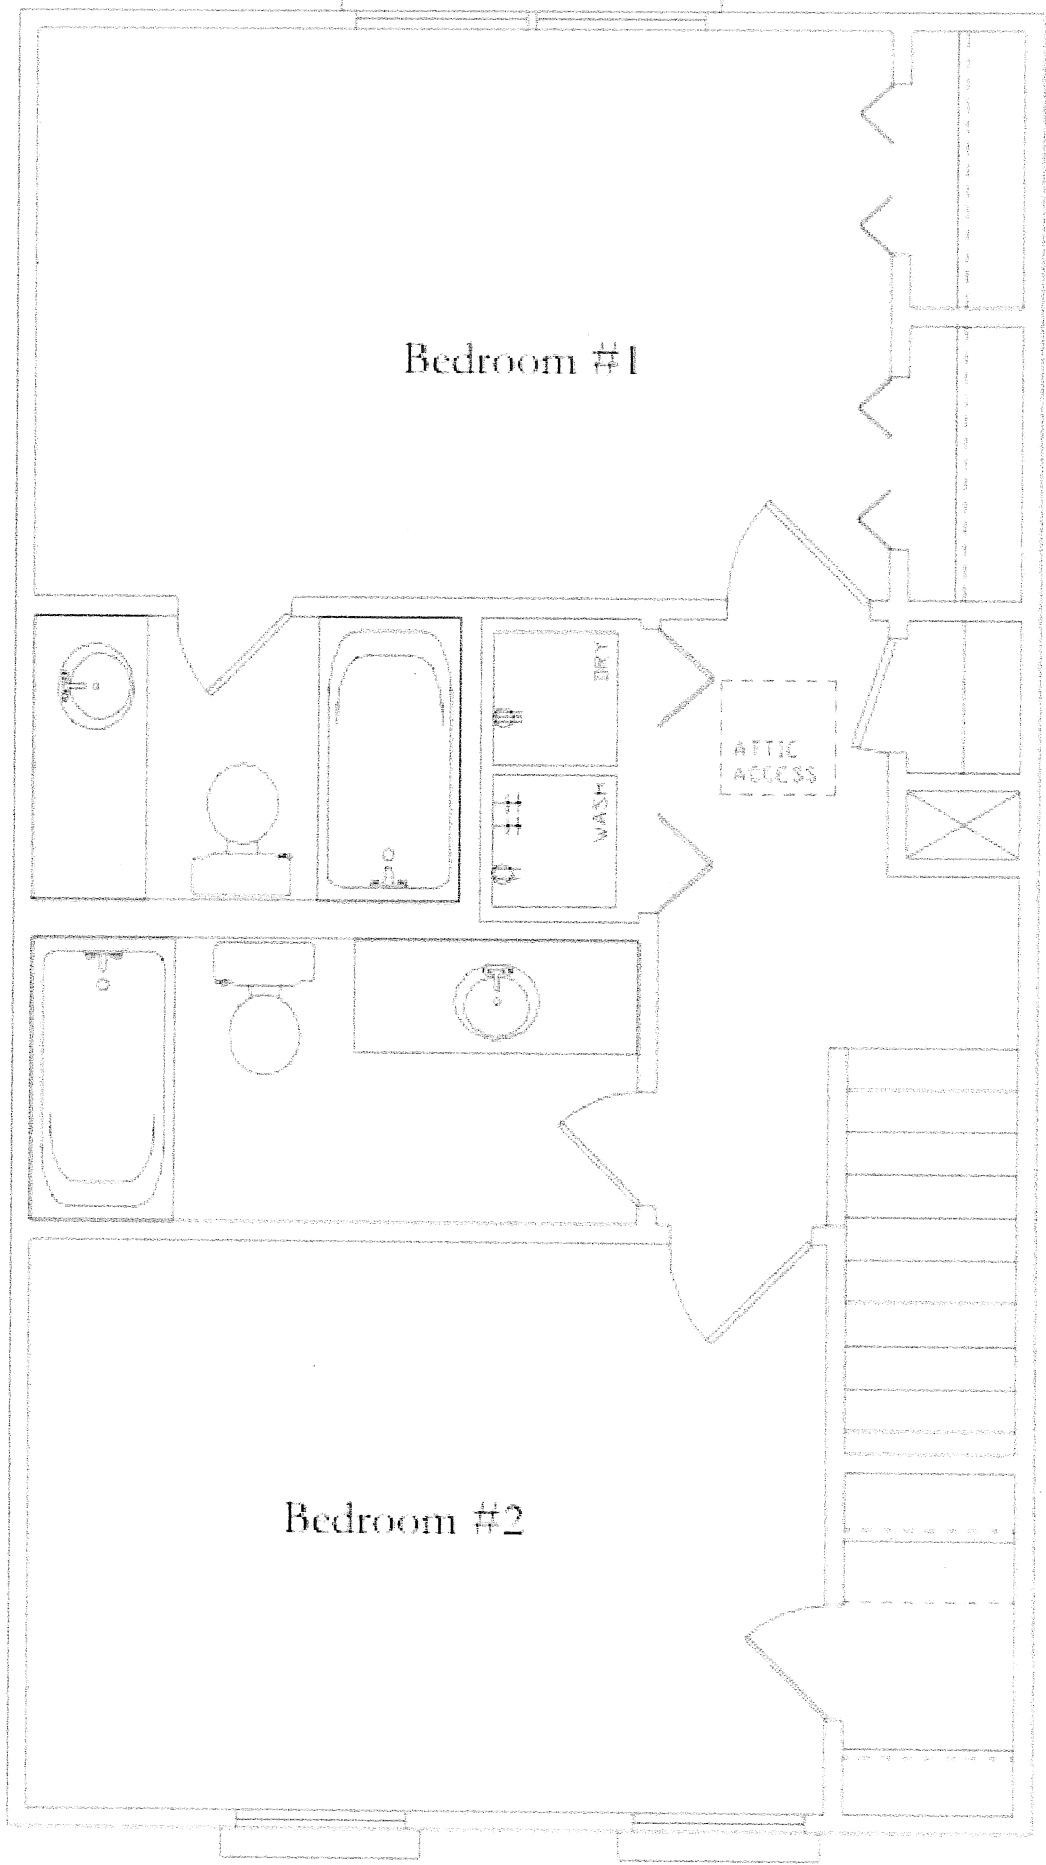

Living Room

Dining Room

Kitchen

Nook

HV/AC
WH

Lower Level

1109 SF Total

Bedroom #1

Bedroom #2

Upper Level

1109 SF Total